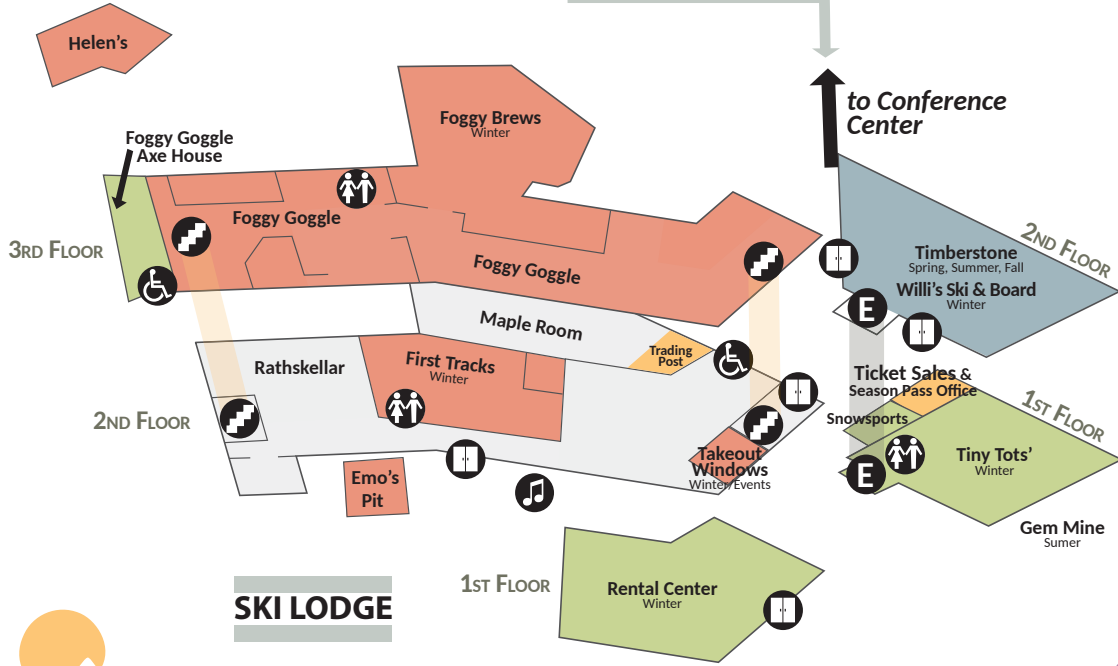

Snow Tubing
Winter

TRILLIUM SPA

Located outside,
near the Main Lodge

P Upper Parking Lot
via Ski View Ave.

MAIN LODGE

CONFERENCE CENTER

The 4th floor of the Hotel connects to the 3rd floor of the Conference Center

to Ski Lodge

to Conference Center

Hotel →

Front Desk & Concierge,
Trillium Salon, Mountain Perk
Express, Courtyard Area

SKI LODGE

Summer Adventures

Located at the Cortina Chairlift
Alpine Slide, Trampoline Thing, Rock Wall,
Lift Access to Tahoe Lake Activities

- Meeting Rooms
- Dining & Lounges
- Adventures
- Shops/Services
- Trillium Spa

- Accessible Entrance
- Building Entrance
- Restrooms
- Stairs
- Elevator
- Parking
- Foggy Stage