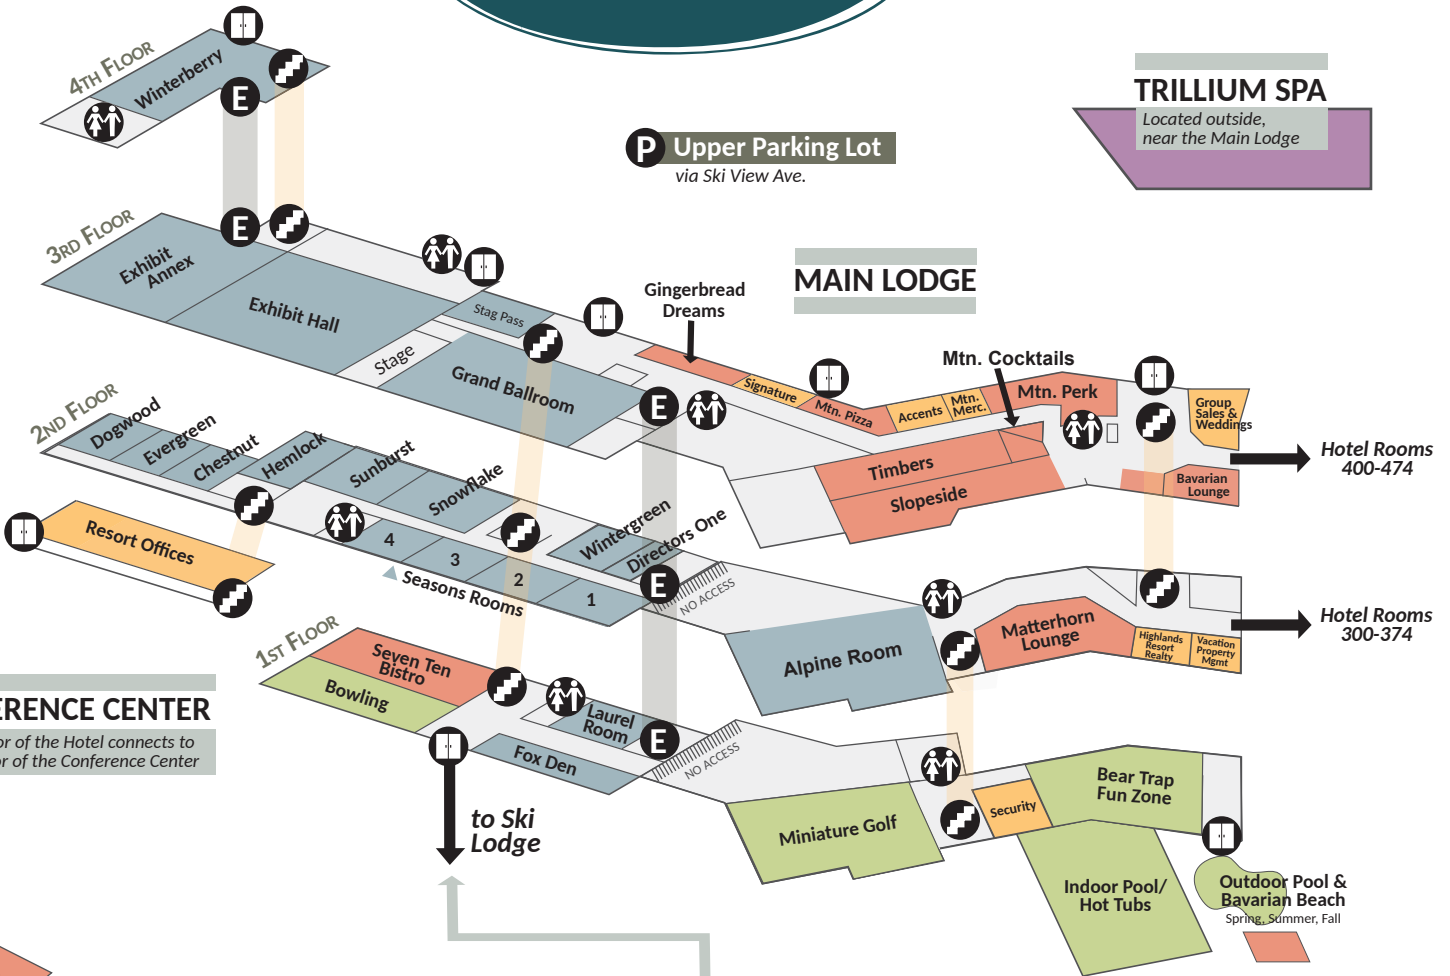

Snow Tubing
Winter

TRILLIUM SPA

Located outside,
near the Main Lodge

P Upper Parking Lot
via Ski View Ave.

MAIN LODGE

CONFERENCE CENTER

The 4th floor of the Hotel connects to the 3rd floor of the Conference Center

to Ski Lodge

to Conference Center

Hotel →

Front Desk & Concierge,
Trillium Salon, Mountain Perk
Express, Courtyard Area

SKI LODGE

Summer Adventures

Located at the Cortina Chairlift
Alpine Slide, Trampoline Thing, Rock Wall,
Lift Access to Tahoe Lake Activities

- Meeting Rooms
- Dining & Lounges
- Adventures
- Shops/Services
- Trillium Spa

- Accessible Entrance
- Building Entrance
- Restrooms
- Stairs
- Elevator
- Parking
- Foggy Stage